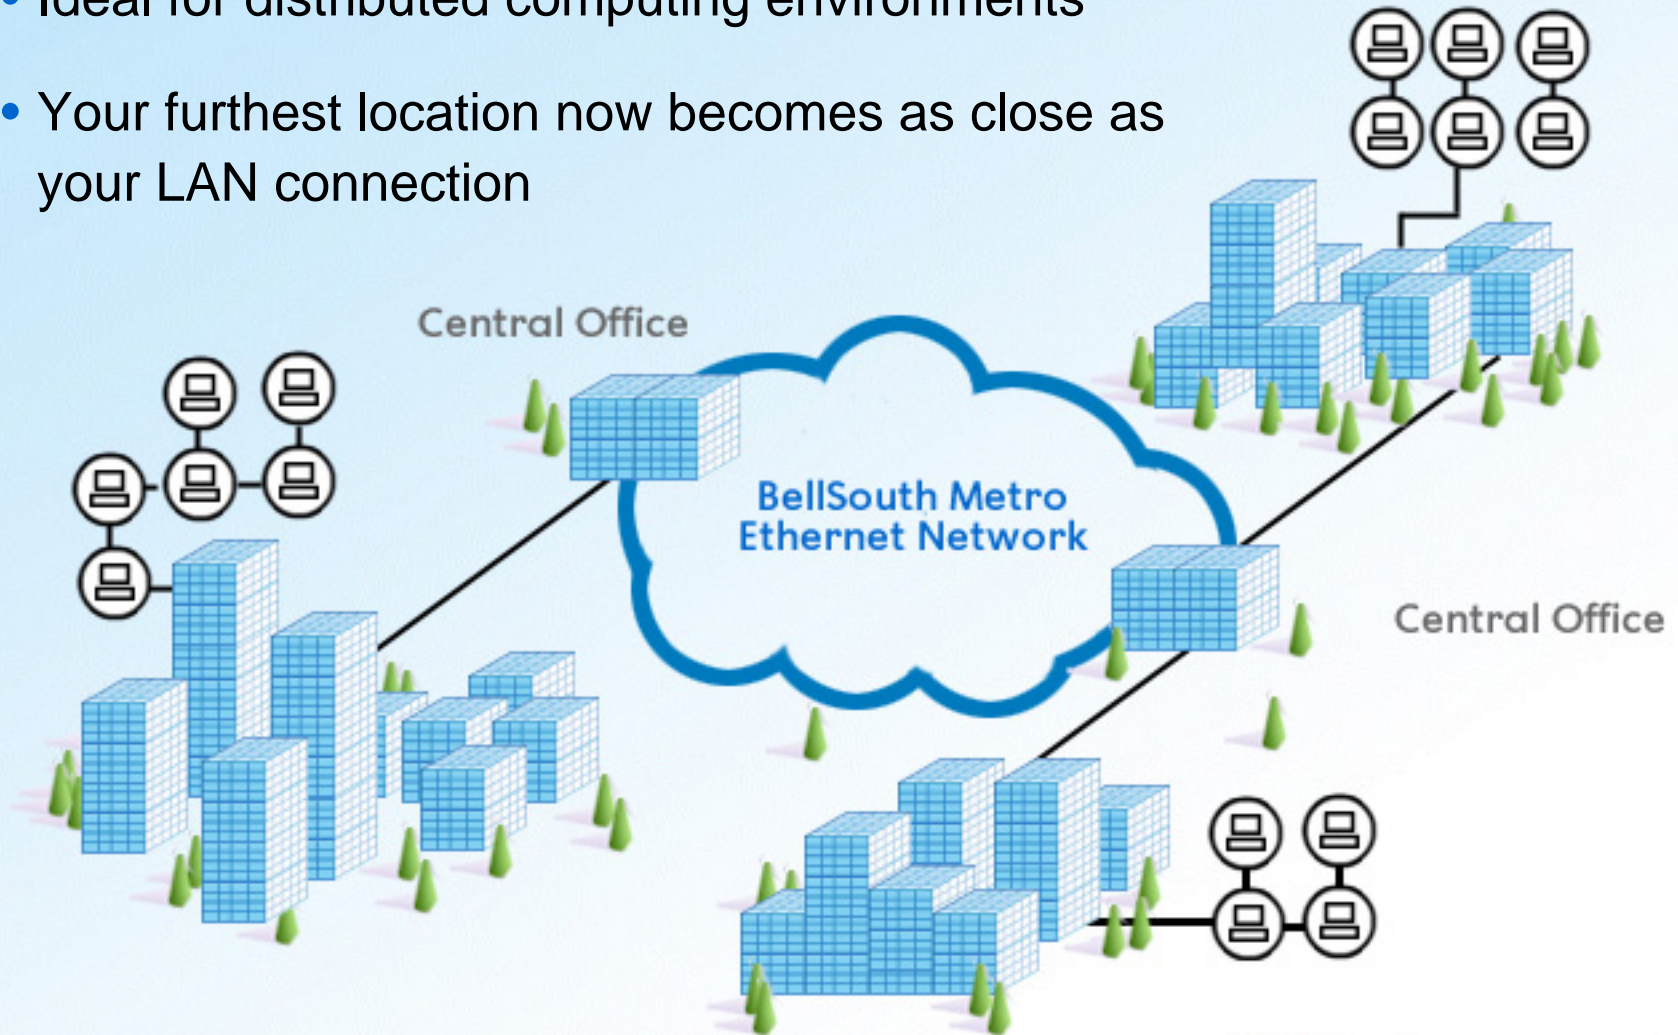

**Get ready** >>

BellSouth® Gigabit Ethernet Service

# >> What Is Gigabit Ethernet?

- Gigabit Ethernet (GigE) is a fiber optic-based high-speed transport service utilized for the interconnection of customer owned Local Area Networks (LANs).
- GigE is the next higher speed in the evolution of BellSouth® Native Mode LAN Interconnection (NMLI) Service.
- GigE combines the ubiquity, flexibility and simplicity of Ethernet with the reliability and speed of optics to create simpler, faster and more reliable networks.

# >> BellSouth Metro Ethernet Solution

- Ideal for distributed computing environments
- Your furthest location now becomes as close as your LAN connection